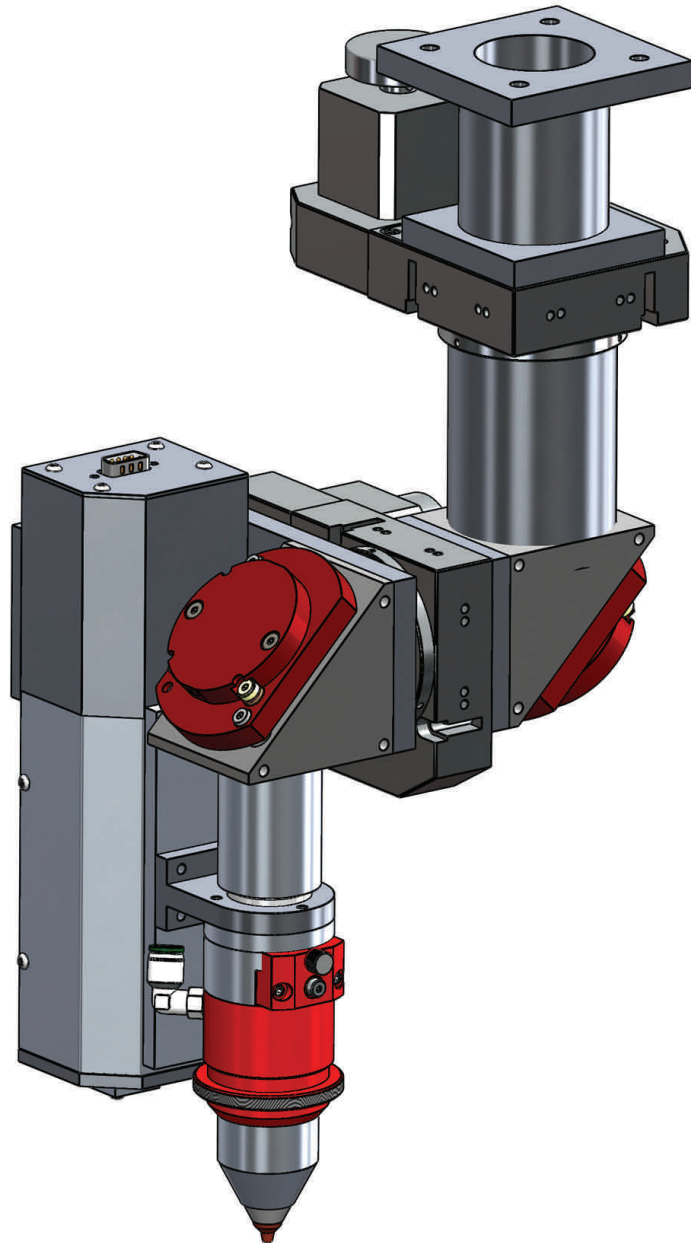

ABZ WRIST

P/N: 080176

FEATURES

- A-Axis Rotation 360°
- B-Axis Rotation 120°
- Z-Axis Auto Surface Tracking
30mm Travel
- Vernier Adjustable Focus Control
- Indirect Water-Cooling
- Lens Cartridge System
- Orthogonal Lens Centering
- Aluminum Construction
- No Special Tools Required
- Interlocks (Optional)

SPECIFICATIONS

- Lens Diameter: $\varnothing 1.0"/25.4\text{mm}$
- Focal Length: 100, 125 & 150mm
- A-B Stepper Motor - Servo Motor

American Laser Enterprises, LLC.
PO Box 309
Novi, MI 48376
Phone: 248-449-3714
Fax: 248-449-7631
Email: info@a-l-e.net
Web: a-l-e.net